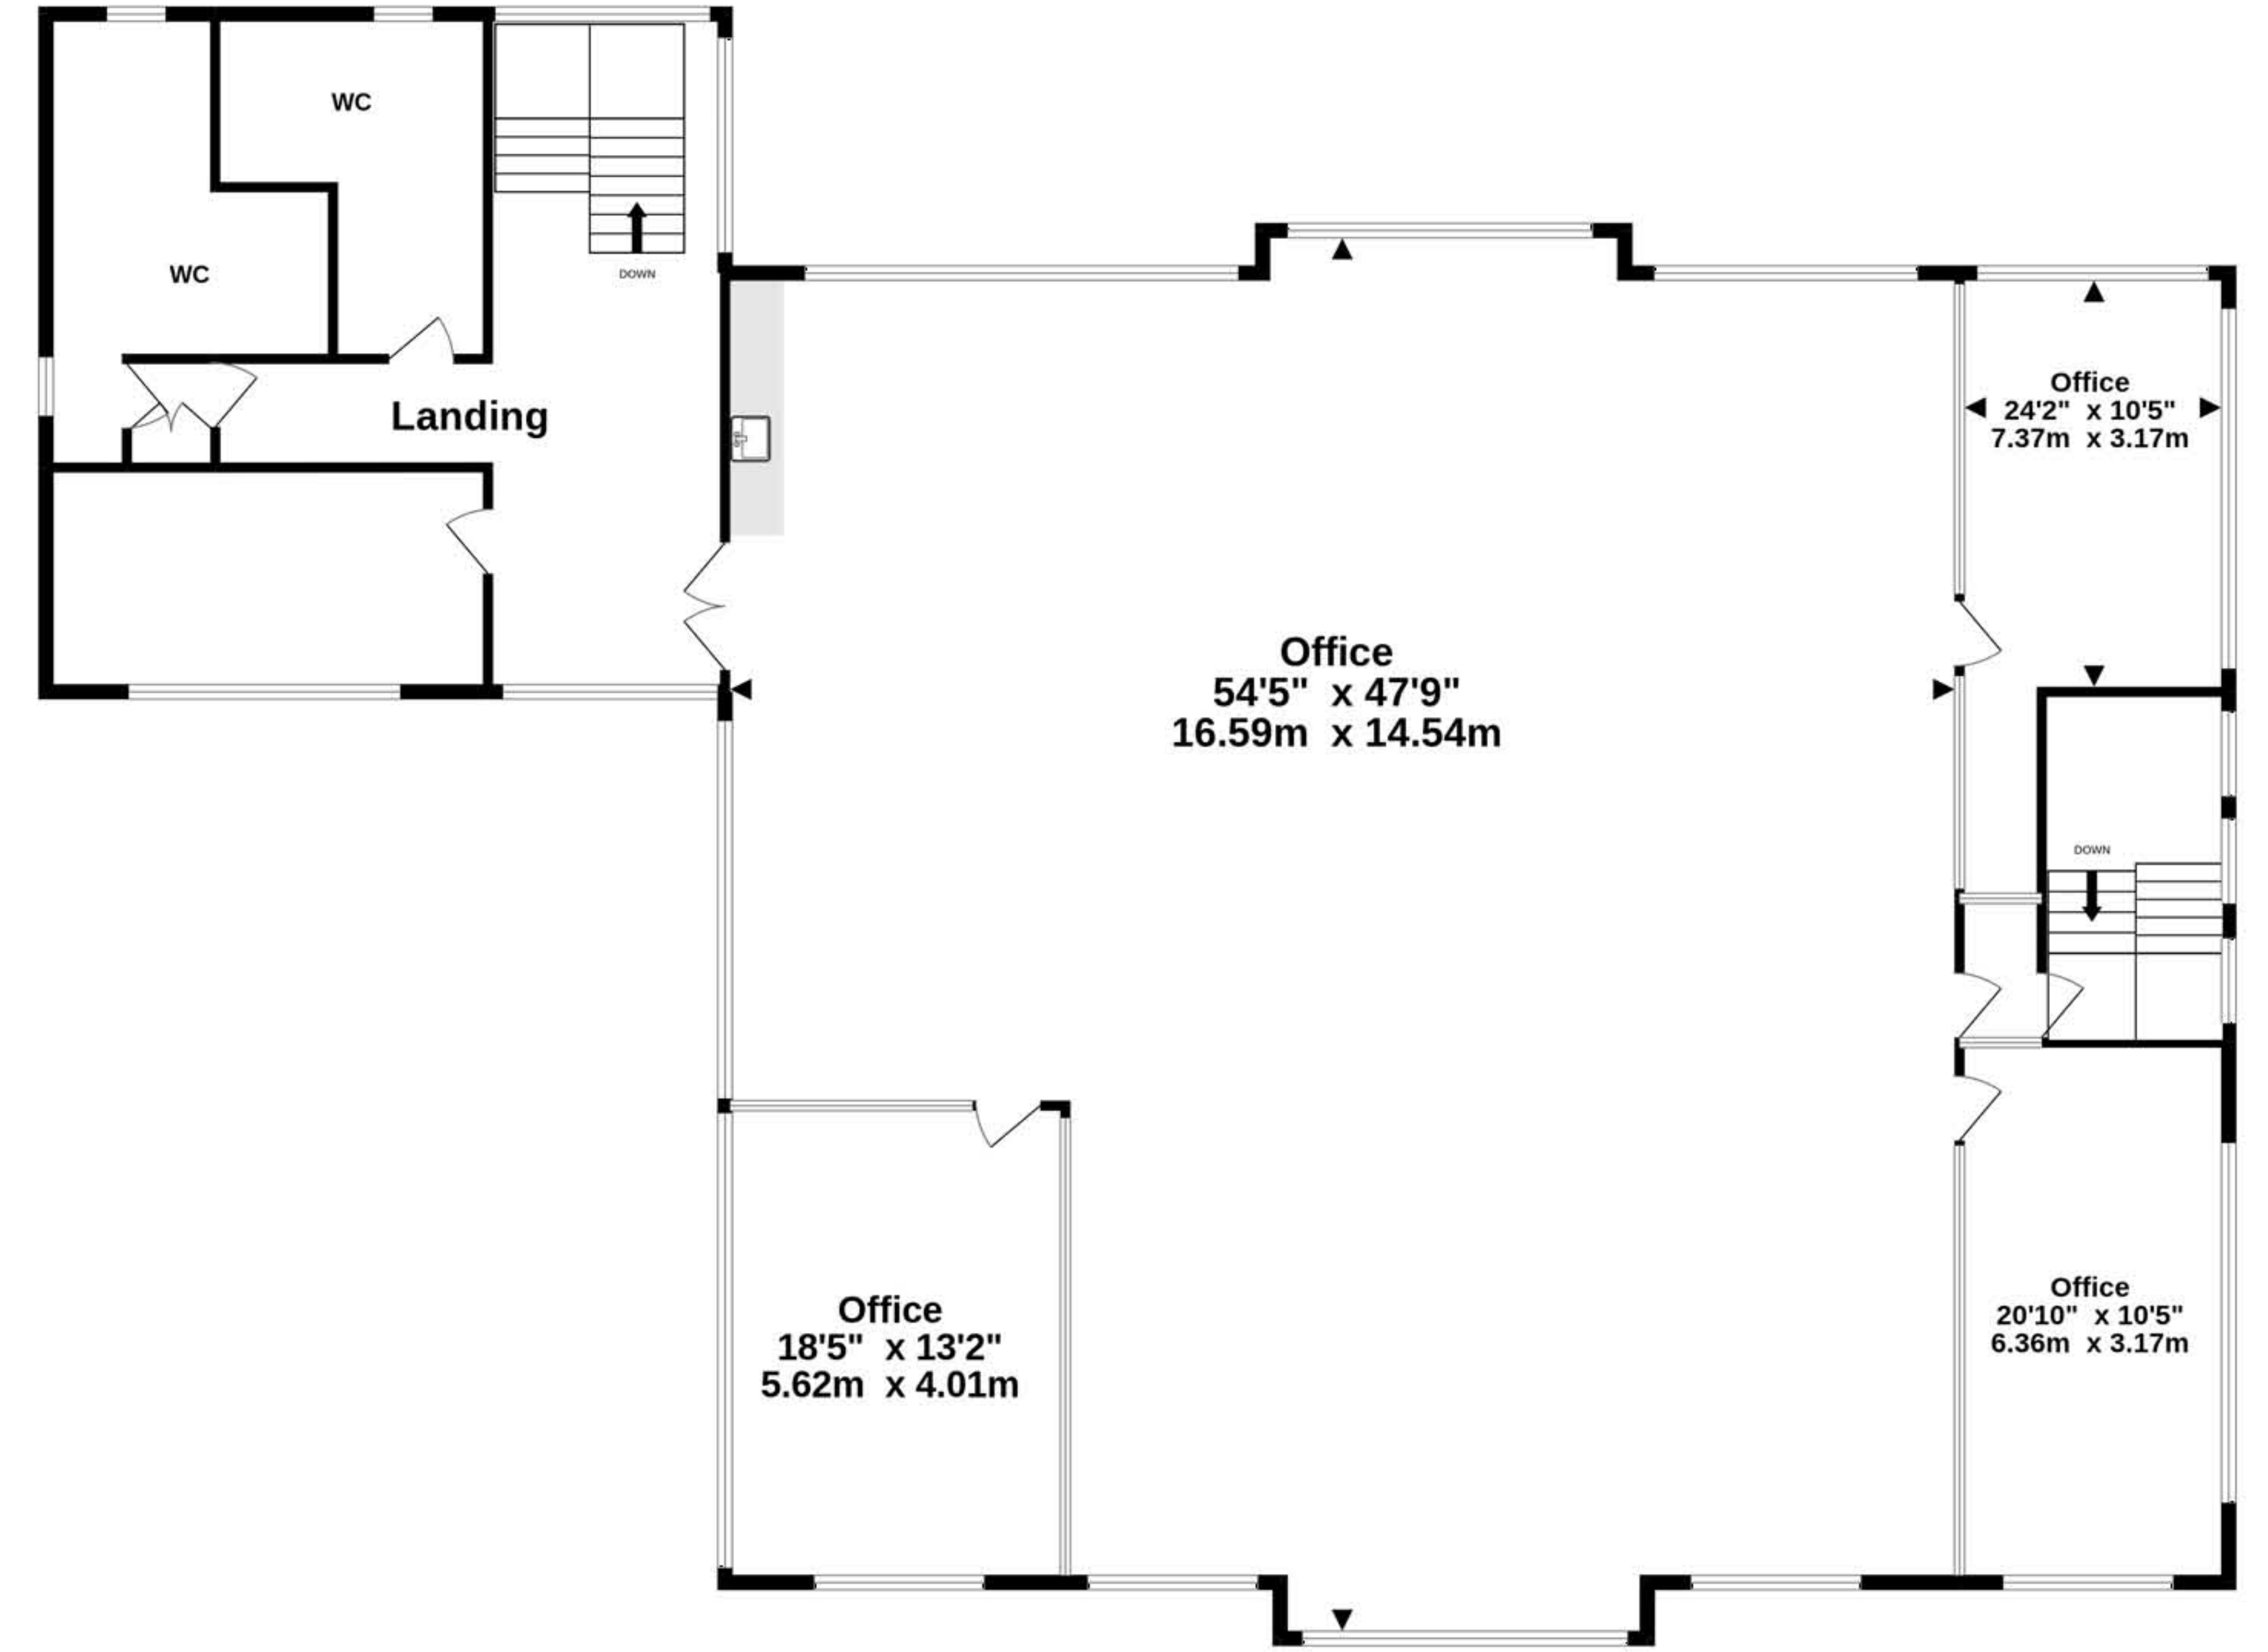

Ground Floor
3683 sq.ft. (342.1 sq.m.) approx.

1st Floor
3683 sq.ft. (342.2 sq.m.) approx.

TOTAL FLOOR AREA : 7366 sq.ft. (684.3 sq.m.) approx.

Measurements are approximate. Not to scale. Illustrative purposes only
Made with Metropix ©2022