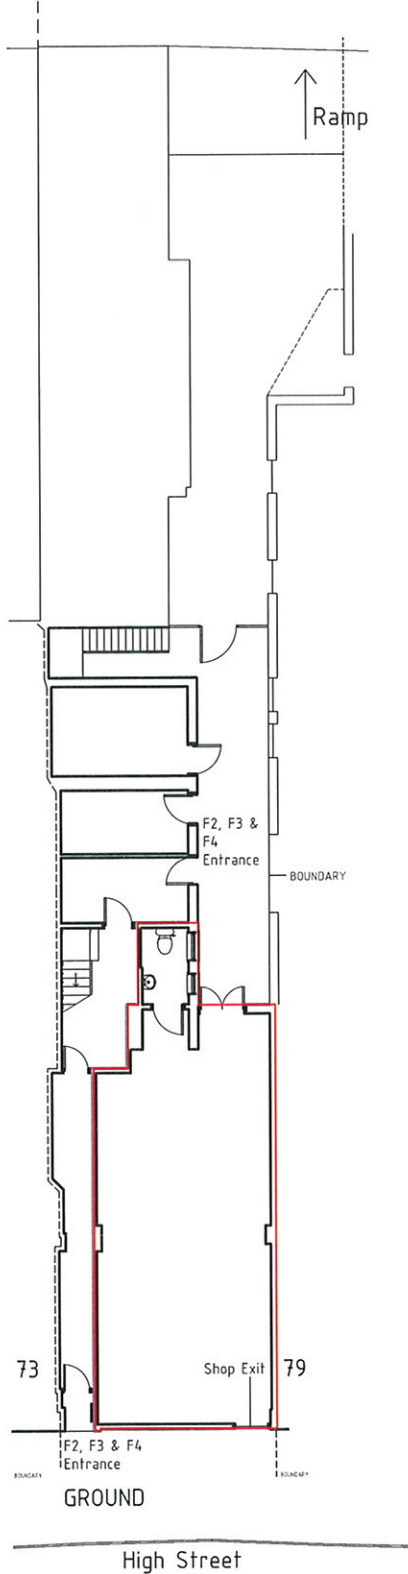

Colby road

CONVEYANCE PLAN  
SCALE 1:200 @ A4

W.M. GRAHAM ASSOCIATES  
RIBA CHARTERED ARCHITECTS

1 Peach Street, Wokingham, Berkshire, RG40 1XJ  
Tel: 0118 9770464  
Fax: 0118 9770482  
Email: wmg\_architects@btconnect.com  
Website: www.wmgram-architects.co.uk

JOB  
77 HIGH STREET  
WALTON-ON-THAMES  
KT12 1DR

JOB NO	2817	DATE	APR 15
DRAWING	101	DRAWN BY	CG

THIS DRAWING IS COPYRIGHT AND MAY NOT BE REPRODUCED WITHOUT THE WRITTEN CONSENT OF THE ARCHITECT.