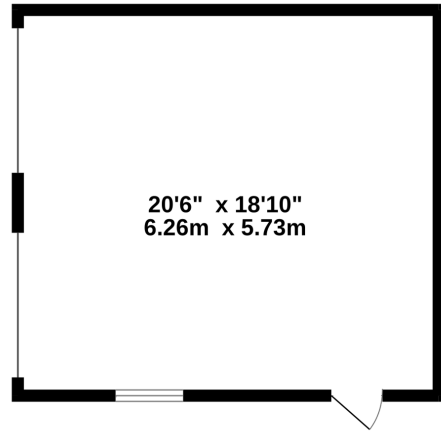

Ground Floor  
1538 sq.ft. (142.9 sq.m.) approx.

1st Floor  
363 sq.ft. (33.7 sq.m.) approx.

**TOTAL FLOOR AREA : 1901 sq.ft. (176.6 sq.m.) approx.**

Measurements are approximate. Not to scale. Illustrative purposes only  
Made with Metropix ©2025