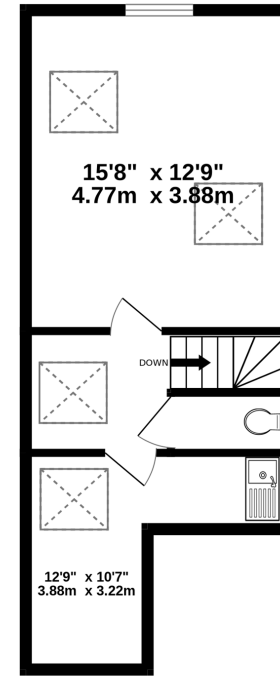

Ground Floor  
1538 sq.ft. (142.9 sq.m.) approx.

1st Floor  
363 sq.ft. (33.7 sq.m.) approx.

**TOTAL FLOOR AREA : 1901 sq.ft. (176.6 sq.m.) approx.**

Measurements are approximate. Not to scale. Illustrative purposes only  
Made with Metropix ©2025