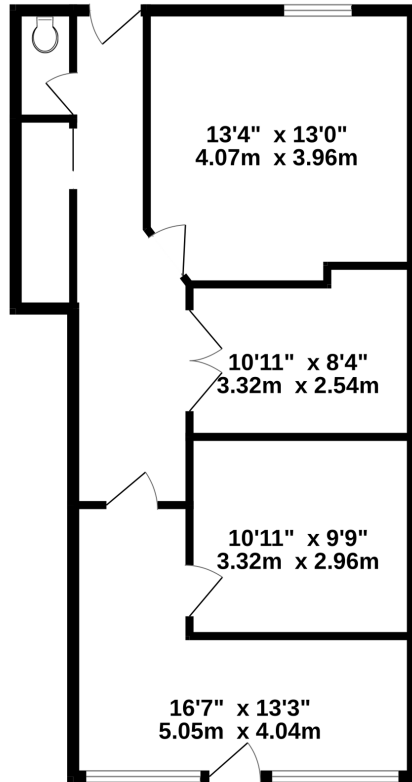

Ground Floor  
1538 sq.ft. (142.9 sq.m.) approx.

1st Floor  
363 sq.ft. (33.7 sq.m.) approx.

**TOTAL FLOOR AREA : 1901 sq.ft. (176.6 sq.m.) approx.**

Measurements are approximate. Not to scale. Illustrative purposes only  
Made with Metropix ©2025